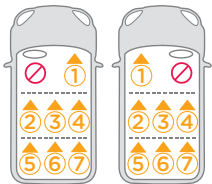

Joie™

i-Pivot 360™

enhanced child restraint

check my fit
in your car

child restraint-to-vehicle fit guide

scan here to
check the most
up to date list

GB Vehicle Fitting Information

1. This is an i-Size Enhanced Child Restraint System. It is approved according to UN Regulation No.129, for use in i-Size compatible vehicle seating positions as indicated by vehicle manufacturers in the vehicle users' manual.
2. If in doubt, consult either the Enhanced Child Restraint System manufacturer or the retailer.

Seat positions in other cars may also be suitable to accept the child restraint.

The numbers on the diagram below correspond with the vehicle fitting positions listed in the following pages.

It will fit vehicles with positions approved as ISOFIX positions (as detailed in the vehicle handbook), depending on the category of the child restraint and of the fixture.