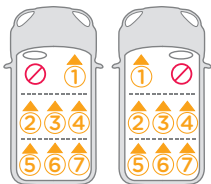

DE Vehicle Fitting Information

1. Es handelt sich hier um ein "i-Size" Kinderrückhaltesystem, das gemäß UN Regulation No.129 für die Verwendung auf i-Size kompatiblen Fahrzeugsitzen (gemäß Fahrzeughandbuch) zugelassen ist.

2. Bei Zweifeln kontaktieren Sie Ihren Fachhändler oder den Hersteller des Kindersitzrückhaltesystems.

Fahrzeugsitzen geeignet. Die Sitznummerierung im links abgebildeten Fahrzeugdiagramm entspricht den Nummerierungen in der nachfolgenden Kompatibilitätsliste.

Liegt eine Freigabe für die Kindersitzmontage vor, wird dies mit • angezeigt.

Konnte keine Montagefreigabe seitens Kindersitzhersteller erteilt werden, wird dies mit x angezeigt

Fahrzeuge mit einem Staufach im Fußraum werden mit **SBI!**

Angezeigt. Die Sitzpositionen mit Staufach im Fußraum sind mit **!** markiert. Setzen Sie sich bitte in diesem Fall unbedingt mit dem Fahrzeughersteller bzw. Ihrer Vertragswerkstatt in Verbindung, da eine Montage nur bedingt möglich erscheint.

Falls möglich, befestigen Sie das Kinderrückhaltesystem STETS auf den hinteren Fahrzeugsitzen, um Ihrem Kind die größtmögliche Sicherheit zu bieten.

Bei rückwärts-gerichteter Kindersitznutzung am Beifahrersitz stellen Sie **UNBEDINGT** sicher, dass der Airbag deaktiviert wird.

Sollte Ihr Fahrzeug nicht in der beigefügten Typenliste vorhanden sein, kontaktieren Sie entweder den Kindersitzhersteller oder Ihren Fachhändler.

Fahrzeuge mit Elektro- oder Hybridantrieb sind mit ⚡ gekennzeichnet.

Diese Montageliste wurde mit Hilfe wissenschaftlicher Daten, die sowohl vom Fahrzeug als auch vom Autositz erfasst wurden, erstellt. Bezüglich der Genauigkeit dieser Liste wird keine Haftung übernommen. Sie dient ausschließlich als Orientierungshilfe. Sie sollten zum Zeitpunkt des Kaufs prüfen, ob der gewünschte Sitz mit Ihrem Fahrzeug kompatibel ist.