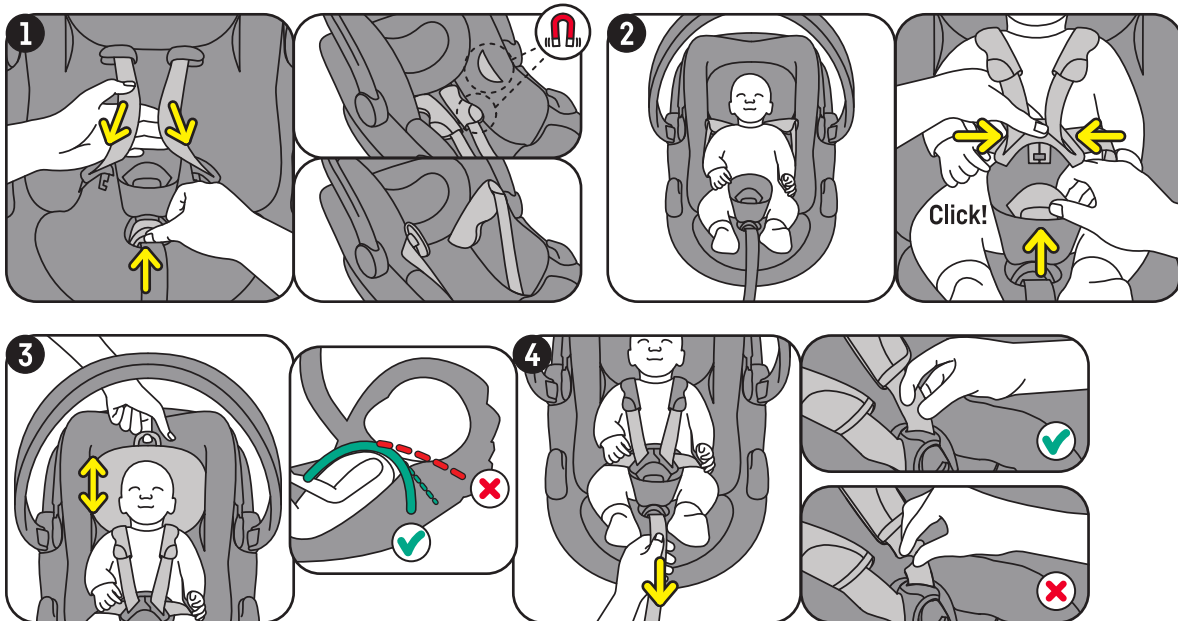

Go Beyond

-  Rear facing
-  40 - 87 cm
-  Age approx.: 0 - 18 months
-  Max. weight: 13 kg

<https://hello.besafe.com/en/support/besafe-go-beyond>

support.global@besafe.com

Adjusting the seat to fit the child

Attaching the SIP+

Operating the handlebar

This Quick Guide is made of polypropylene.
Please recycle according to your local regulations.

Installation on the BeSafe Beyond Base

Using the lay-flat function (base installation only)

Removing the seat from the base

Installation with the car belt