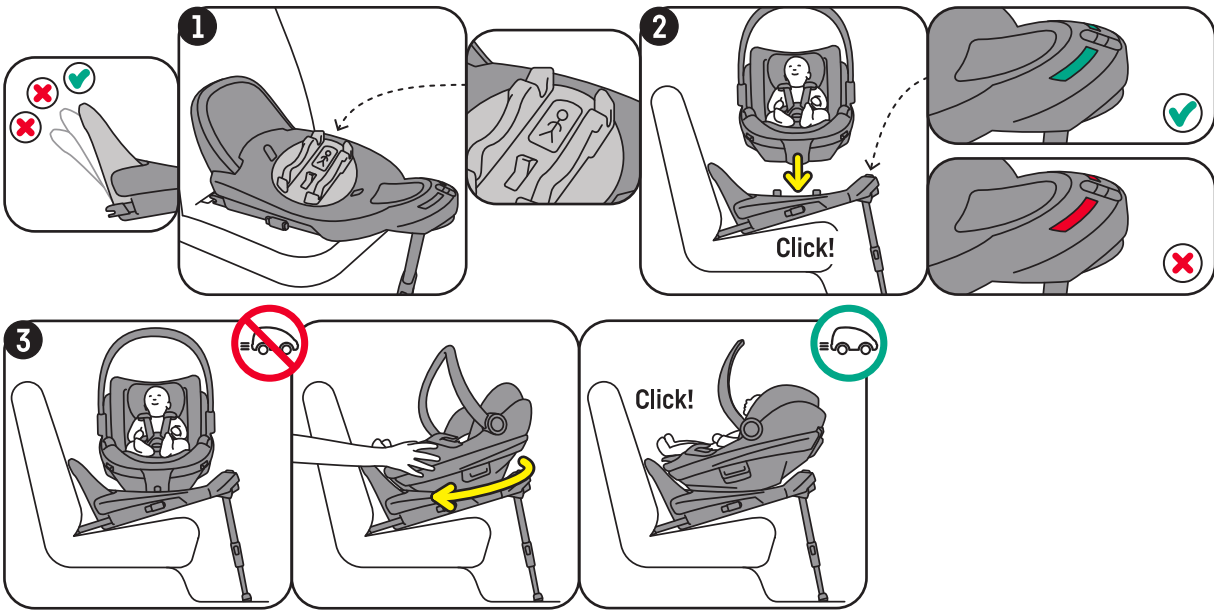

Go Beyond

-  Rear facing
-  40 - 87 cm
-  Age approx.: 0 - 18 months
-  Max. weight: 13 kg

<https://hello.besafe.com/en/support/besafe-go-beyond>

support.global@besafe.com

Adjusting the seat to fit the child

Attaching the SIP+

Operating the handlebar

This Quick Guide is made of polypropylene.
Please recycle according to your local regulations.

Installation on the BeSafe Beyond Base

Using the lay-flat function (base installation only)

Removing the seat from the base

Installation with the car belt