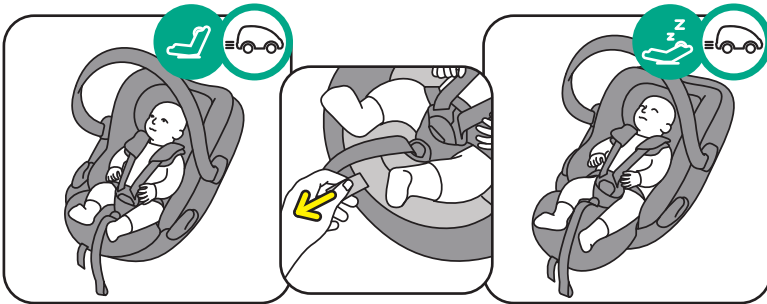

Go Beyond

-  Rear facing
-  40 - 87 cm
-  Age approx.: 0 - 18 months
-  Max. weight: 13 kg

<https://hello.besafe.com/en/support/besafe-go-beyond>

support.global@besafe.com

Adjusting the seat to fit the child

Attaching the SIP+

Operating the handlebar

This Quick Guide is made of polypropylene.
Please recycle according to your local regulations.

Installation on the BeSafe Beyond Base

Using the lay-flat function (base installation only)

Removing the seat from the base

Installation with the car belt