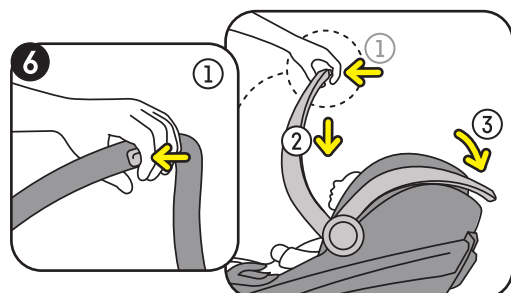

Go Beyond

-  Rear facing
-  40 - 87 cm
-  Age approx.: 0 - 18 months
-  Max. weight: 13 kg

<https://hello.besafe.com/en/support/besafe-go-beyond>

support.global@besafe.com

Adjusting the seat to fit the child

Attaching the SIP+

Operating the handlebar

This Quick Guide is made of polypropylene.
Please recycle according to your local regulations.

Installation on the BeSafe Beyond Base

Using the lay-flat function (base installation only)

Removing the seat from the base

Installation with the car belt