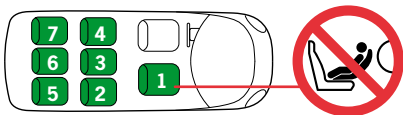

This child seat is suitable for fixing into the seat positions of the cars listed below, providing approved ISOfix points are fitted and available and the car manual does not forbid the installation of this type of child seat. Seat positions in other cars may also be suitable to accept this child restraint, however we have not yet tested that combination of car and child seat. If in doubt, consult either BeSafe or the retailer. For updated carlist see: www.besafe.com

ISOfix anchorage in the passenger seat (position 1) are normally offered as option, so depending on the model this position can be available or not.

Vehicle seat positions marked with * can have a storage compartment in front of the vehicle seat.

If the support leg would be positioned on a storage compartment in front of the seat, you must follow the car manufacturer's instructions regarding how to handle the storage compartment. When the floor under the floor support is insufficient to hold the forces you can not use this child seat in this position of the car.

BeSafe recommends to test the installation of this child seat in all vehicle seat positions which are intended to be used and check installation, available space in the vehicle and position of the child, to verify if this child seat is acceptable for your situation.

! Notice: DO NOT use on a passenger seat fitted with activated frontal airbag.