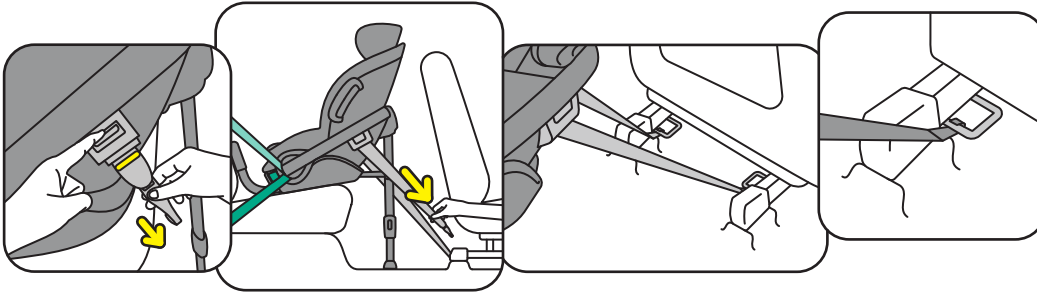

QUICK GUIDE

Stretch

-  Rear facing
-  61 - 125 cm
-  Age approx.: 6m - 7 yrs
-  Max. weight: 36 kg

<https://hello.besafe.com/en/support/stretch>

support.global@besafe.com

1. Installing into the car

2. Usage

3. Removing from the car