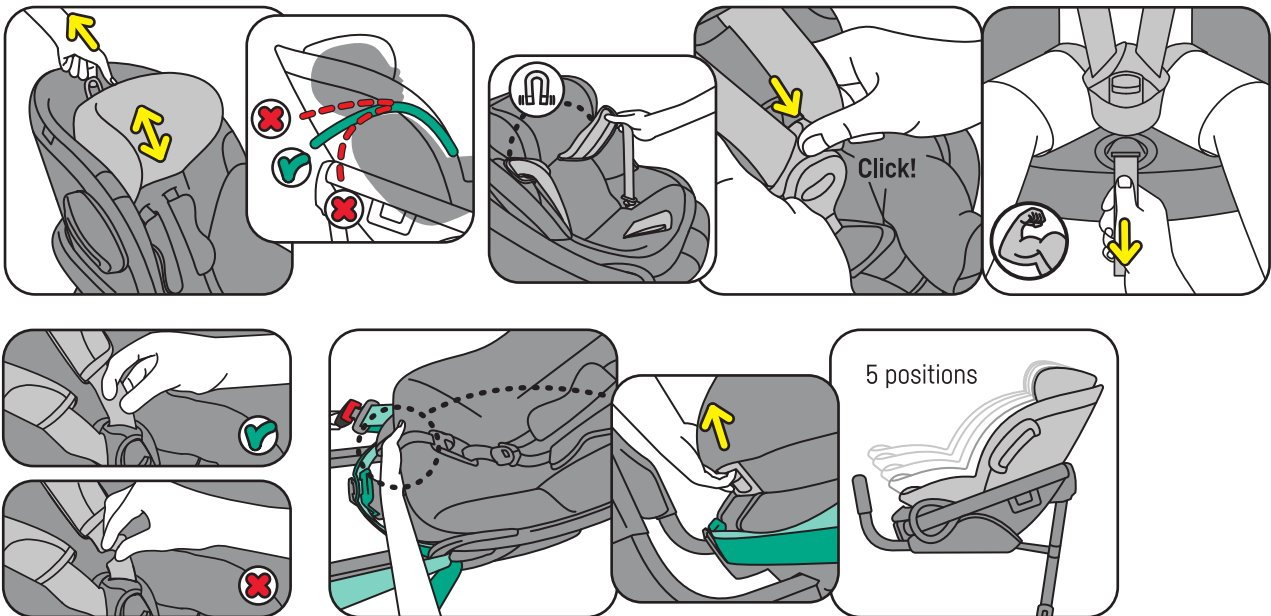

QUICK GUIDE

Stretch

-  Rear facing
-  61 - 125 cm
-  Age approx.: 6m - 7 yrs
-  Max. weight: 36 kg

<https://hello.besafe.com/en/support/stretch>

support.global@besafe.com

1. Installing into the car

2. Usage

3. Removing from the car