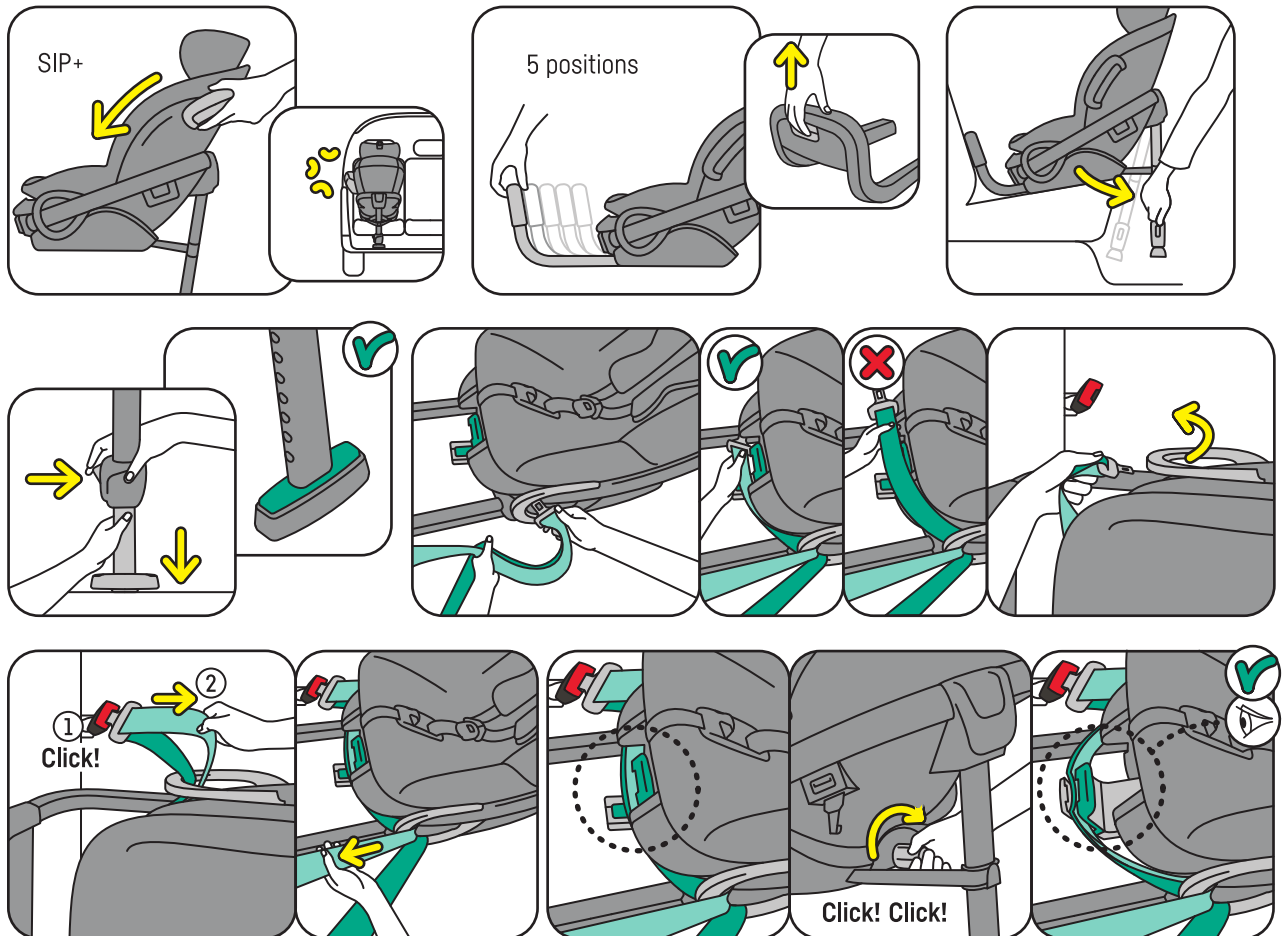

QUICK GUIDE

Stretch

-  Rear facing
-  61 - 125 cm
-  Age approx.: 6m - 7 yrs
-  Max. weight: 36 kg

<https://hello.besafe.com/en/support/stretch>

support.global@besafe.com

1. Installing into the car

2. Usage

3. Removing from the car