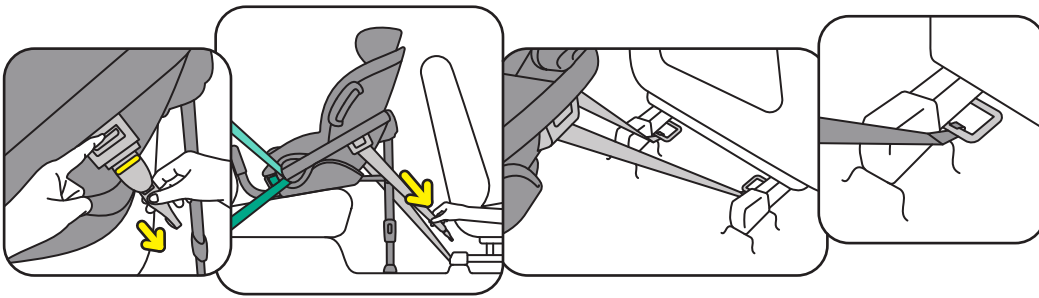

QUICK GUIDE

Stretch B

- Rear facing
- 40 - 125 cm
- Age approx.: 0 - 7 yrs
- Max. weight: 36 kg

SCAN ME
FOR HELP

<https://hello.besafe.com/en/support/besafe-stretch-b>

support.global@besafe.com

1. Installing into the car

2. Usage

3. Installing the baby shell

4. Removing from the car