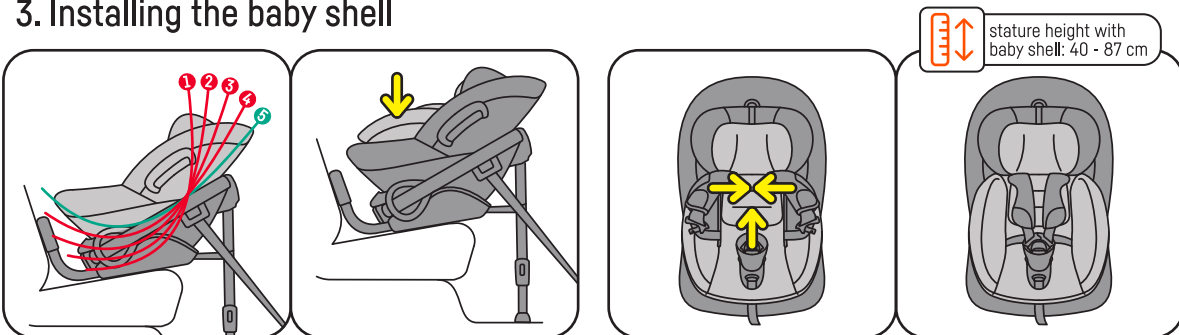

QUICK GUIDE

Stretch B

- Rear facing
- 40 - 125 cm
- Age approx.: 0 - 7 yrs
- Max. weight: 36 kg

SCAN ME
FOR HELP

<https://hello.besafe.com/en/support/besafe-stretch-b>

support.global@besafe.com

1. Installing into the car

2. Usage

3. Installing the baby shell

4. Removing from the car