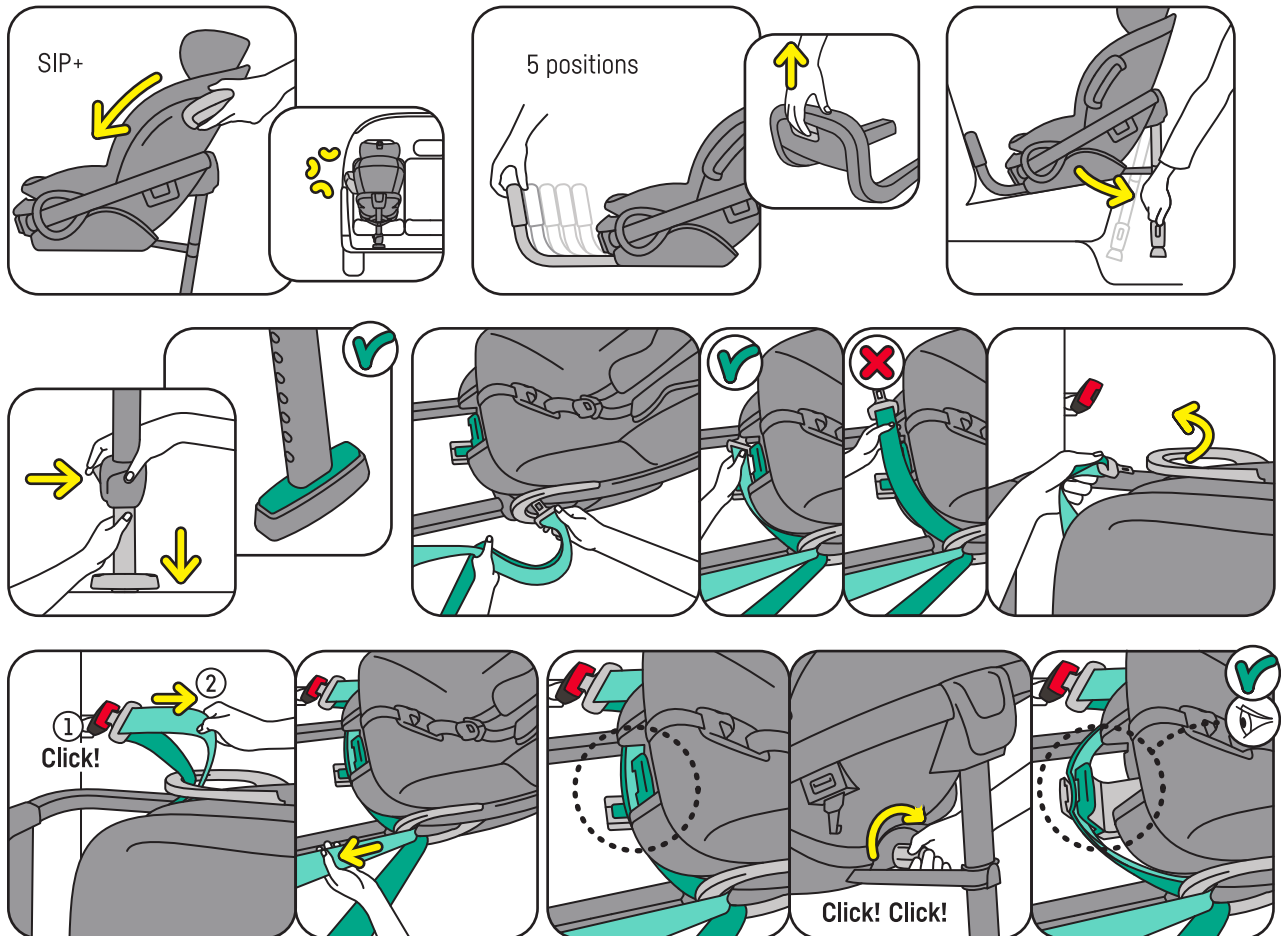

QUICK GUIDE

Stretch B

- Rear facing
- 40 - 125 cm
- Age approx.: 0 - 7 yrs
- Max. weight: 36 kg

SCAN ME
FOR HELP

<https://hello.besafe.com/en/support/besafe-stretch-b>

support.global@besafe.com

1. Installing into the car

2. Usage

3. Installing the baby shell

4. Removing from the car