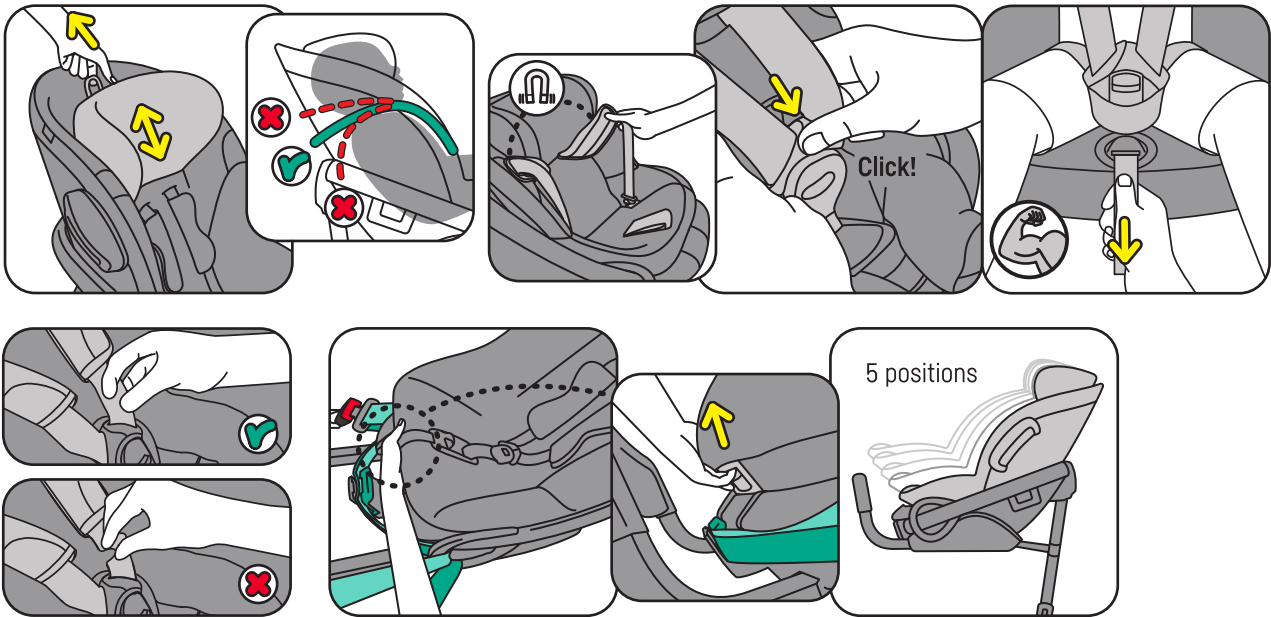

QUICK GUIDE

Stretch B

- Rear facing
- 40 - 125 cm
- Age approx.: 0 - 7 yrs
- Max. weight: 36 kg

SCAN ME
FOR HELP

<https://hello.besafe.com/en/support/besafe-stretch-b>

support.global@besafe.com

1. Installing into the car

2. Usage

3. Installing the baby shell

4. Removing from the car