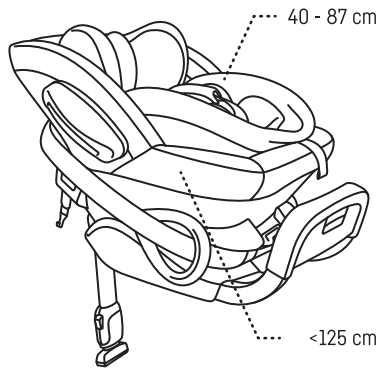

QUICK GUIDE

Stretch B

- Rear facing
- 40 - 125 cm
- Age approx.: 0 - 7 yrs
- Max. weight: 36 kg

SCAN ME
FOR HELP

<https://hello.besafe.com/en/support/besafe-stretch-b>

support.global@besafe.com

1. Installing into the car

2. Usage

3. Installing the baby shell

4. Removing from the car