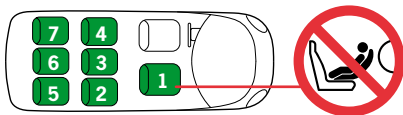

Vehicle seat positions marked with * can have a storage compartment in front of the vehicle seat.

If the support leg would be positioned on a storage compartment in front of the seat, you must follow the car manufacturer's instructions regarding how to handle the storage compartment. When the floor under the floor support is insufficient to hold the forces you can not use this child seat in this position of the car.

Always check the car manual whether the middle vehicle seat (position 3) can be used for installation of this child seat with its support leg resting on the floor in front of the vehicle seat.

BeSafe recommends to test the installation of this child seat in all vehicle seat positions which are intended to be used and check installation, available space in the vehicle and position of the child, to verify if this child seat is acceptable for your situation.

Some cars have very limited belt length. Always check in your car to verify if the belt length is long enough for installation.

Recent car model updates are not mentioned with their year of introduction. Generally, this child seat fits in later model updates of the same model.

! Notice: DO NOT use on a passenger seat fitted with activated frontal airbag.